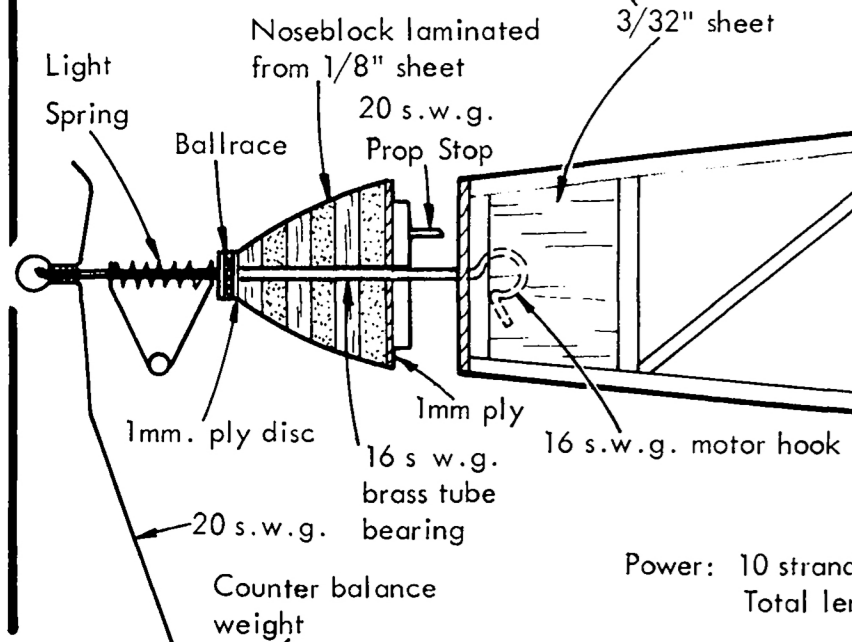

**PLAN VALUE 20p**

ALL WOOD Balsa UNLESS OTHERWISE STATED

Power: 10 strands 4 x 1mm Pirelli (9.5 gr)  
Total length 87ins.

# GARRICOUPE

Designed by:-  
**J.L. Garrigou - A.M.A.I.F.**

A 44" span Coup d'Hiver class rubber duration model.

COPYRIGHT:  
MODEL & ALLIED PUBLICATIONS LTD.,  
13-35 BRIDGE ST, HEMEL HEMPSTEAD,  
HERTS, ENGLAND.