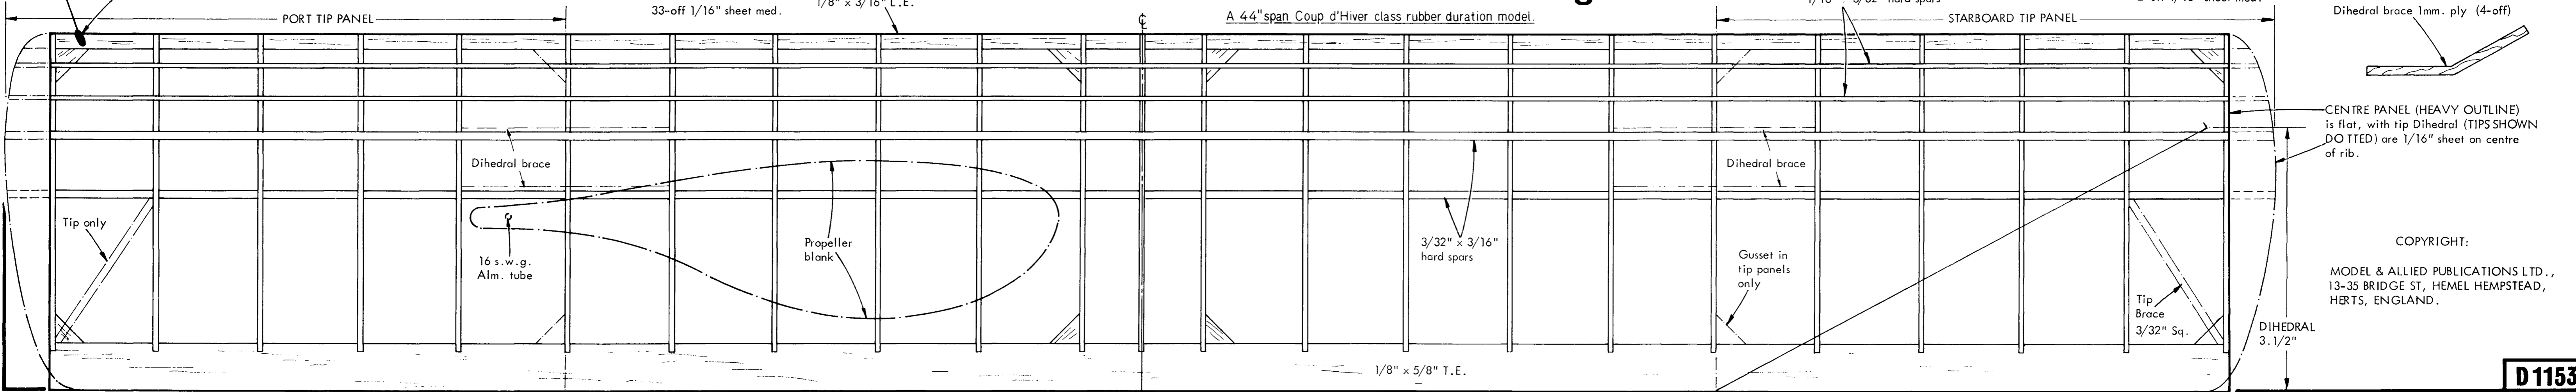

**PLAN VALUE 20p**

ALL WOOD Balsa UNLESS OTHERWISE STATED

Power: 10 strands 4 x 1mm Pirelli (9.5 gr)  
Total length 87ins.

# GARRICOUPE

Designed by:-  
**J.L. Garrigou - A.M.A.I.F.**

A 44" span Coup d'Hiver class rubber duration model.

COPYRIGHT:  
MODEL & ALLIED PUBLICATIONS LTD.,  
13-35 BRIDGE ST, HEMEL HEMPSTEAD,  
HERTS, ENGLAND.