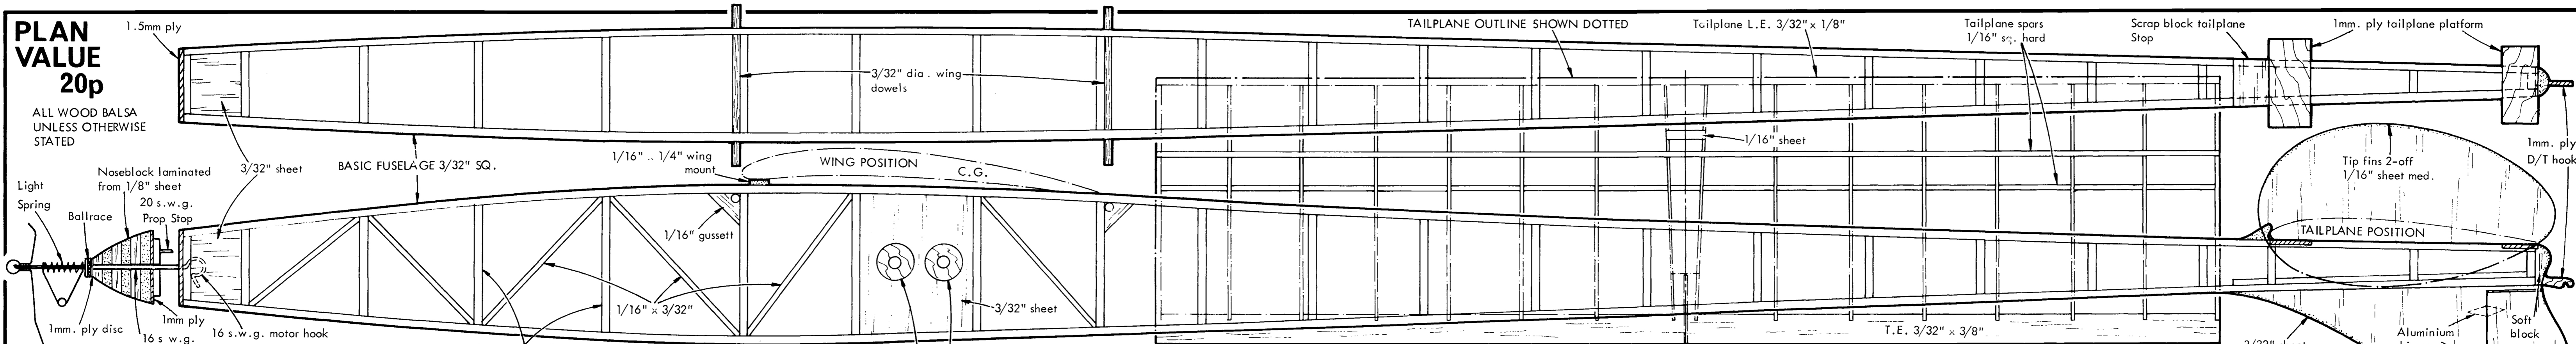

**PLAN VALUE 20p**

ALL WOOD Balsa UNLESS OTHERWISE STATED

Power: 10 strands 4 x 1mm Pirelli (9.5 gr)  
Total length 87ins.

# GARRICOUPE

Designed by:-  
**J.L. Garrigou - A.M.A.I.F.**

A 44" span Coup d'Hiver class rubber duration model.

COPYRIGHT:  
MODEL & ALLIED PUBLICATIONS LTD.,  
13-35 BRIDGE ST, HEMEL HEMPSTEAD,  
HERTS, ENGLAND.