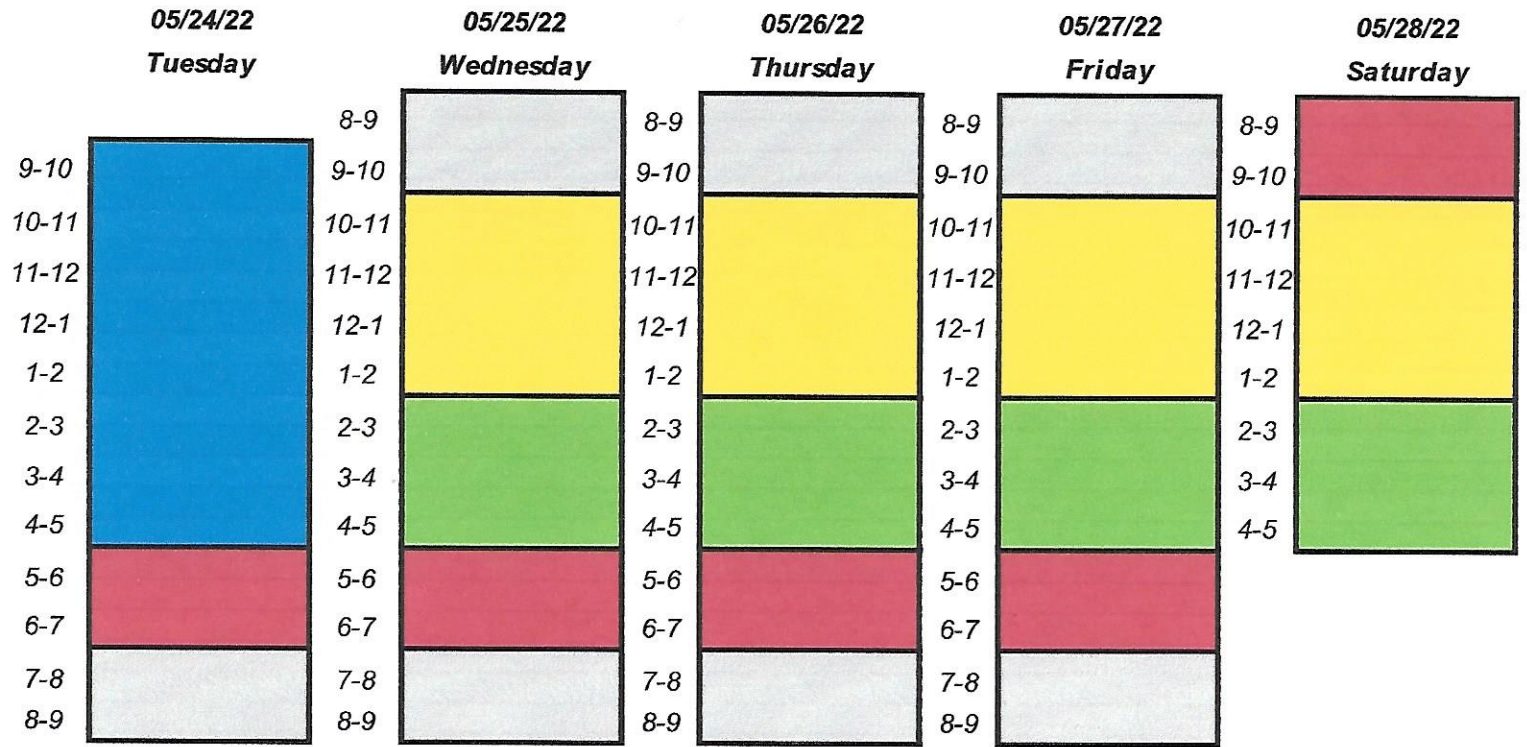

Schedule of Events for 2022 Indoor National Championships Eagar, Arizona

Rev F 1/20/2022

Hours

Events: F1D, F1R, HL STICK, INTERMEDIATE STICK, ROG CABIN, HELICOPTER, ORNITHOPTER, F1L, EZB, ROG STICK

Events: FAC EVENTS - FAC GOLDEN AGE, FAC EMBRYO, PHANTOM FLASH, FAC SIMPLE SCALE, FLYING HORDE, WWII NO-CAL COMBAT, PEANUT SCALE, RUBBER SCALE, GREVE/THOMPSON NO-CAL, WWII COMBAT, HI-WING PEANUT, NO-CAL SCALE, FAC PHANTOM FLASH MASTER, FAC GREVE/THOMPSON. NON-FAC: MANHATTAN CABIN, P-18, COCONUT SCALE, PISTACHIO SCALE, BOSTONIAN.

Events: HL GLIDER, F1N, CATAPULT GLIDER, UNLIMITED CATAPULT GLIDER, JET CATAPULT.

Events: PENNYPLANE, LIMITED PENNYPLANE, A-6, F1M, TOWLINE, ELECTRIC, MINISTICK.

Sign in, Setup, Practice

52 Total Competition Hours (excludes practice)

MASS LAUNCHES: WEDNESDAY - 11-noon GREVE/THOMPSON; 12-1 PM FLYING HORDE; THURSDAY - 11-noon GREVE/THOMPSON NO-CAL, 12-1 PM WWII; FRIDAY - 11-noon AM WWII NO-CAL; 12-1 PM PHANTOM FLASH.