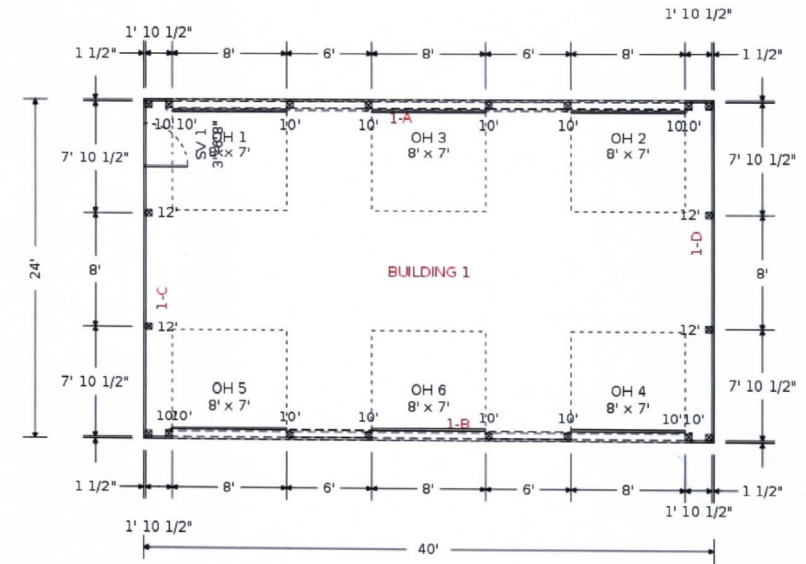

Site Four Capital Improvement Plan

PADCOM

Elevation Views

- 24x40 semi-open pavilion
- Six 8'x7' openings with option to add garage doors.
- Blue pro-ridge 29 gauge metal roof with 4/12 pitch trimmed in white to match site 1

Elevation Views

- Two 24x104 open pavilions
- Blue pro-ridge 29 gauge metal roof with 4/12 pitch to match site 1
- Wood posts, 8' apart. Can be painted white to match site 1

NEW RUNWAY

24X104 PAVILION

24X104 PAVILION

24x40 PAVILION (over cement)