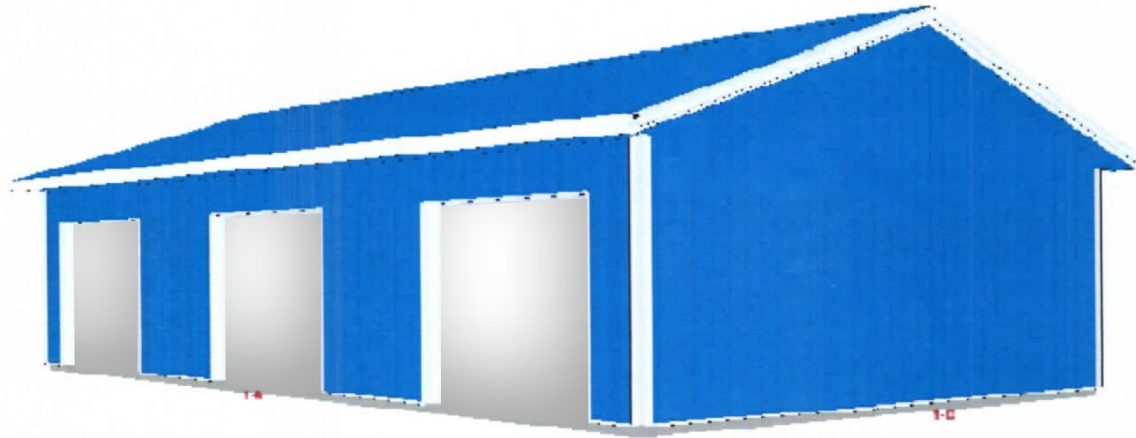

Site Four Capital Improvement Plan

PADCOM

Elevation Views

- 24x40 semi-open pavilion
- Six 8'x7' openings with option to add garage doors.
- Blue pro-ridge 29 gauge metal roof with 4/12 pitch trimmed in white to match site 1

Elevation Views

- Two 24x104 open pavilions
- Blue pro-ridge 29 gauge metal roof with 4/12 pitch to match site 1
- Wood posts, 8' apart. Can be painted white to match site 1

NEW RUNWAY

24X104 PAVILION

24X104 PAVILION

24x40 PAVILION (over cement)