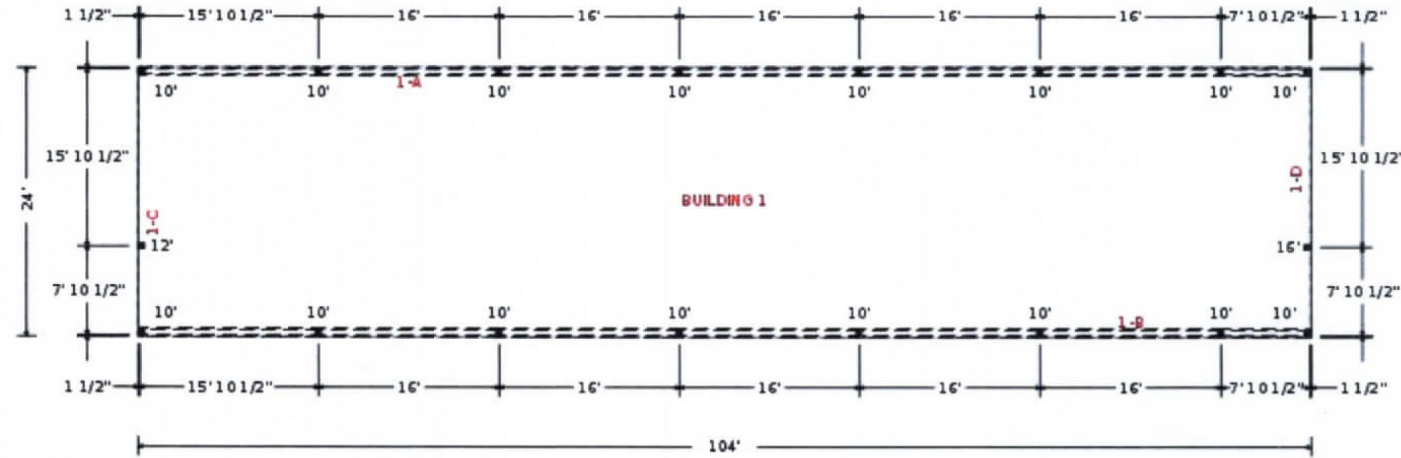

Site Four Capital Improvement Plan

PADCOM

Elevation Views

- 24x40 semi-open pavilion
- Six 8'x7' openings with option to add garage doors.
- Blue pro-ridge 29 gauge metal roof with 4/12 pitch trimmed in white to match site 1

Elevation Views

- Two 24x104 open pavilions
- Blue pro-ridge 29 gauge metal roof with 4/12 pitch to match site 1
- Wood posts, 8' apart. Can be painted white to match site 1

NEW RUNWAY

24X104 PAVILION

24X104 PAVILION

24x40 PAVILION (over cement)