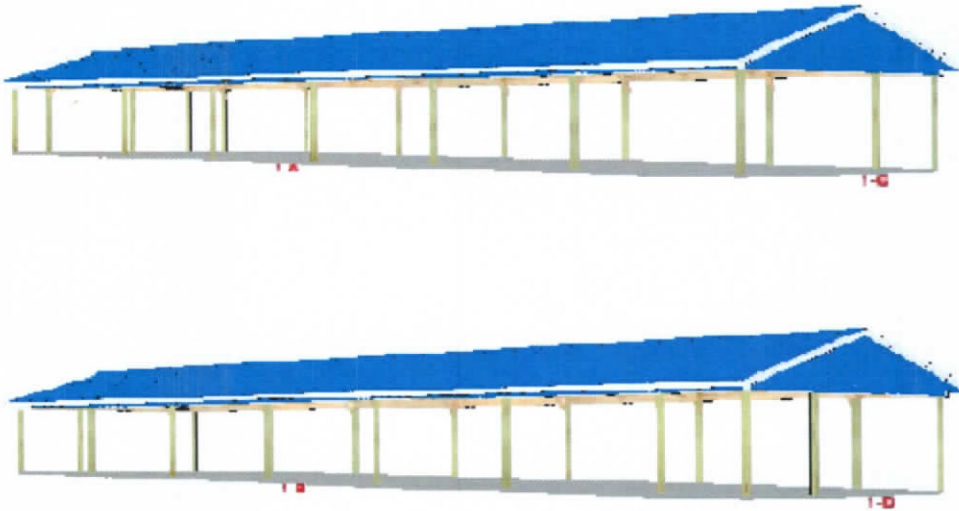

Site Four Capital Improvement Plan

PADCOM

Elevation Views

- 24x40 semi-open pavilion
- Six 8'x7' openings with option to add garage doors.
- Blue pro-ridge 29 gauge metal roof with 4/12 pitch trimmed in white to match site 1

Elevation Views

- Two 24x104 open pavilions
- Blue pro-ridge 29 gauge metal roof with 4/12 pitch to match site 1
- Wood posts, 8' apart. Can be painted white to match site 1

NEW RUNWAY

24X104 PAVILION

24X104 PAVILION

24x40 PAVILION (over cement)